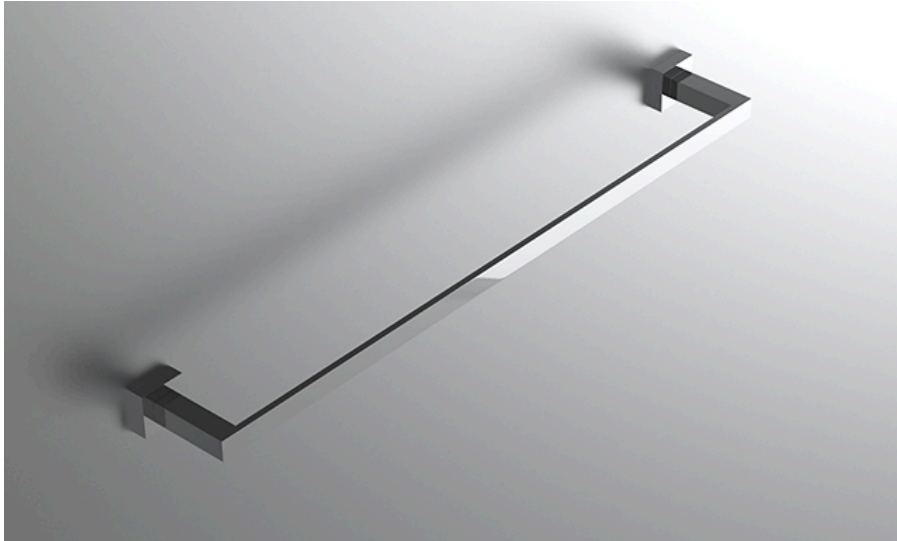

#### FEATURES

- Premium 304 Grade Stainless Steel
- Solid Mount Construction
- Concealed Installation Hardware
- State of the art wall anchors included for installation on Dry wall or Tile