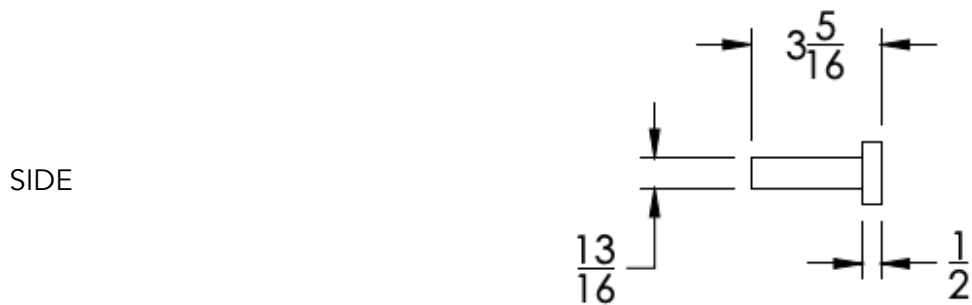

Dimension in inches

NOTE: Dimensions subject to change without notice.